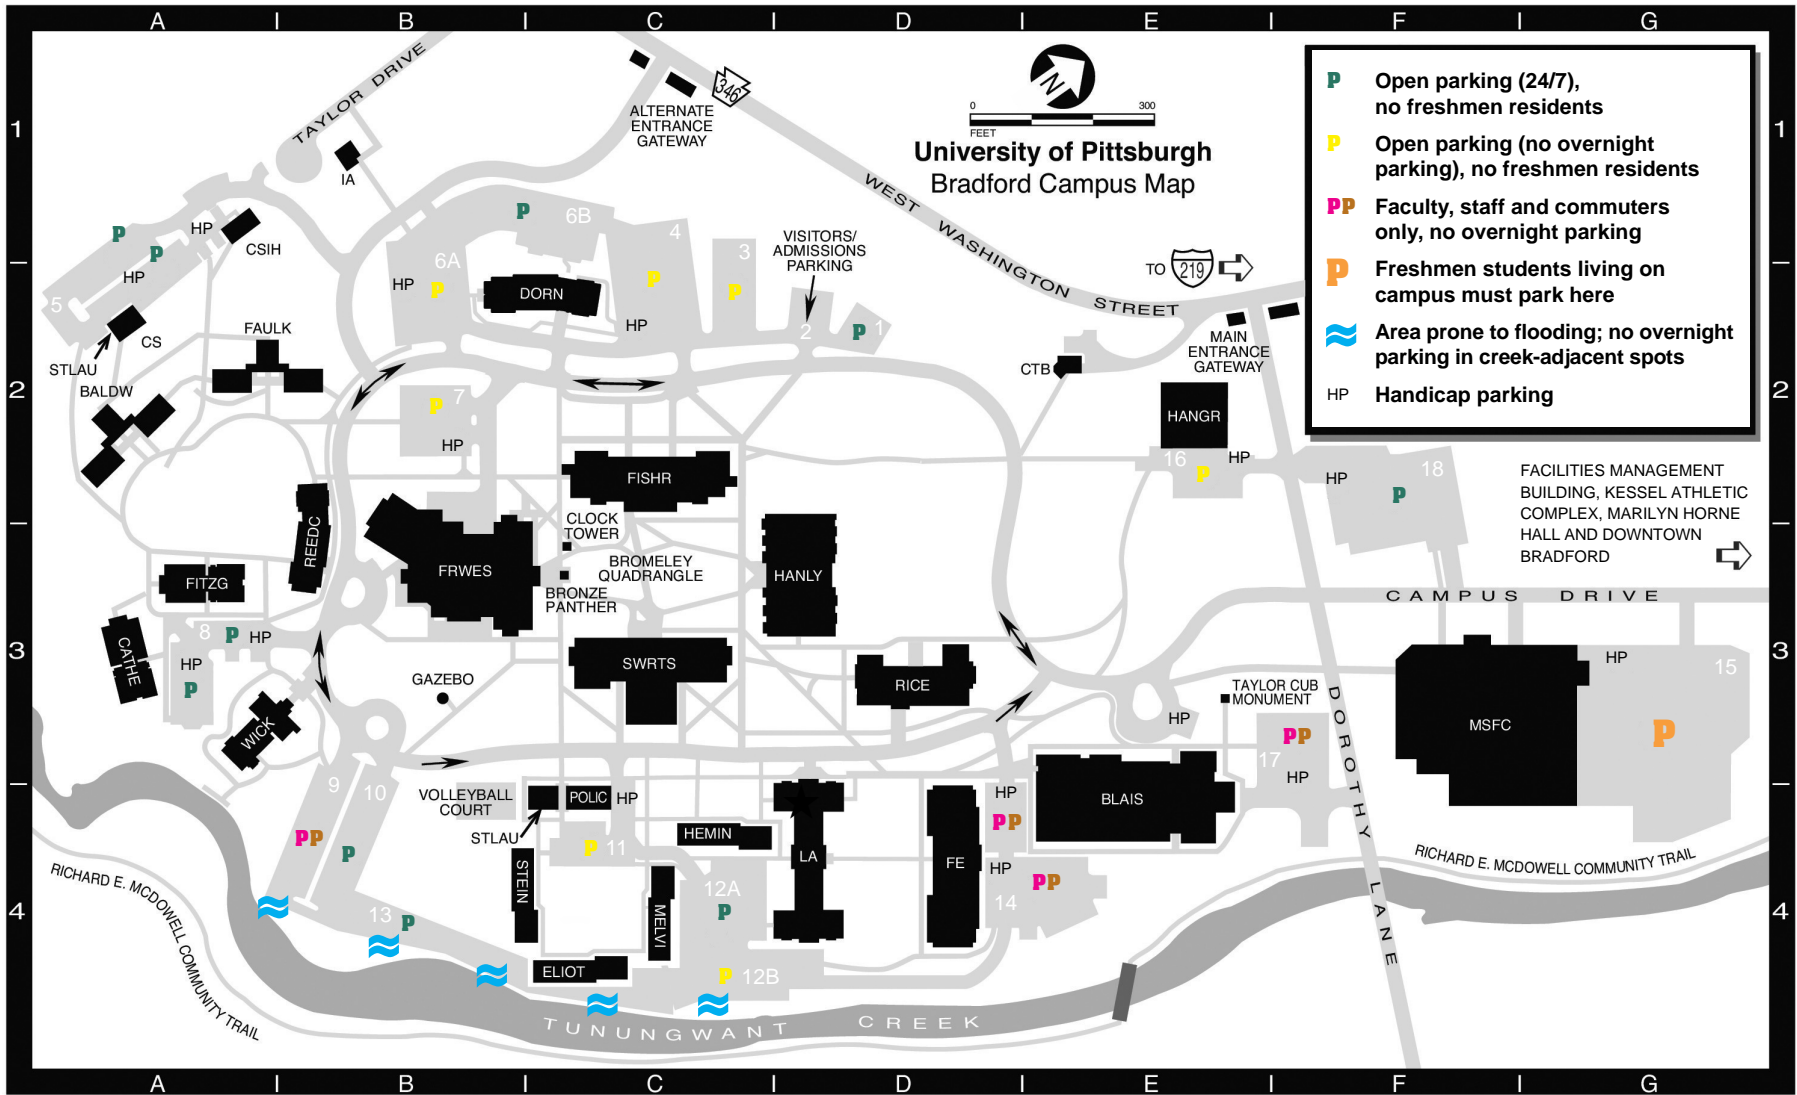

CAMPUS PARKING 2018-19

Admissions and Financial Aid Offices
 Admissions located in Hanley Library
 Financial Aid located in Hangar Building
Blaisdell Hall
 (Communication Arts, Fine Arts)
Campus Police Building
Ceramic Studio
Control Tower Building
 (Human Resources, Payroll)
Crime Scene Investigation (CSI) House
Fisher Hall
 (Natural Sciences, Engineering,
 Computer Center, Rice Auditorium)

HANLY D3
 HANGR E2
 BLAIS E4
 POLIC C4
 CS A2
 CTB E2
 CSHI A1
 FISHR C2

Frame-Westerberg Commons
 (Student Union, Book Store,
 Student Affairs, Dining Halls)
Hangar Building
 (Business Affairs, Financial Aid,
 Registration, Student Accounts)
Hanley Library
 (Library, President's Office,
 Institutional Advancement, Admissions,
 Communications and Marketing)
Harriett B. Wick Chapel
International House

FRWES B3
 HANGR E2
 HANLY D3
 WICK A3
 IA B1

Residence Halls
Ernest Hemingway House
F. Scott Fitzgerald House
Gertrude Stein House
Herman Melville House
Howard L. Fesenmyer House
James Baldwin House
Lester and Barbara Rice House
Livingston Alexander House
Reed-Coit House
Sarah B. Dorn House
T.S. Eliot House
Willia Cather House
William Faulkner House

HEMIN C4
 FITZG A3
 STEIN B4
 MELVI C4
 FE D4
 BALDW A2
 RICE D3
 LA D4
 REEDC B3
 DORN C2
 ELIOT C4
 CATHE A3
 FAULK A2

Richard E. and Ruth McDowell
Sport and Fitness Center
Student Laundry Building
Swarts Hall
 (Humanities, Social Sciences,
 Nursing)